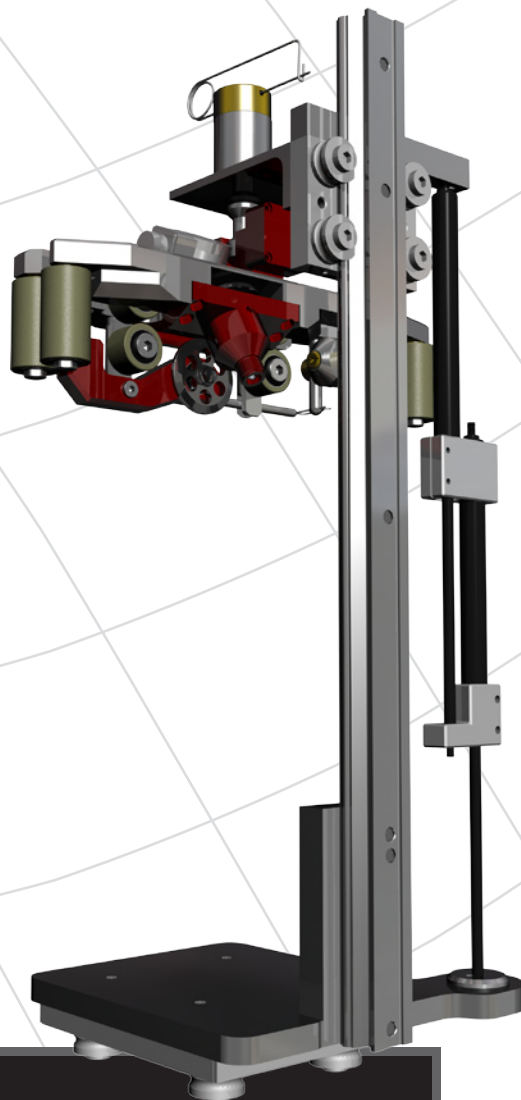

# Vertical Spooler

► Mount slickline, braided line, and tension devices

Length	12 in. (30.5 cm)
Width	12.375 in. (31.4 cm)
Height	31 in. (78.7 cm)
Weight	21.6 lb (9.8 kg)
Part#	AM603UU0001

7739 Edgar Industrial Way  
Red Deer, AB T4P 3R2  
Canada  
Phone: (403) 346-4487  
Facsimile: (403) 347-3312  
inquiries@leespecialties.com  
www.leespecialties.com