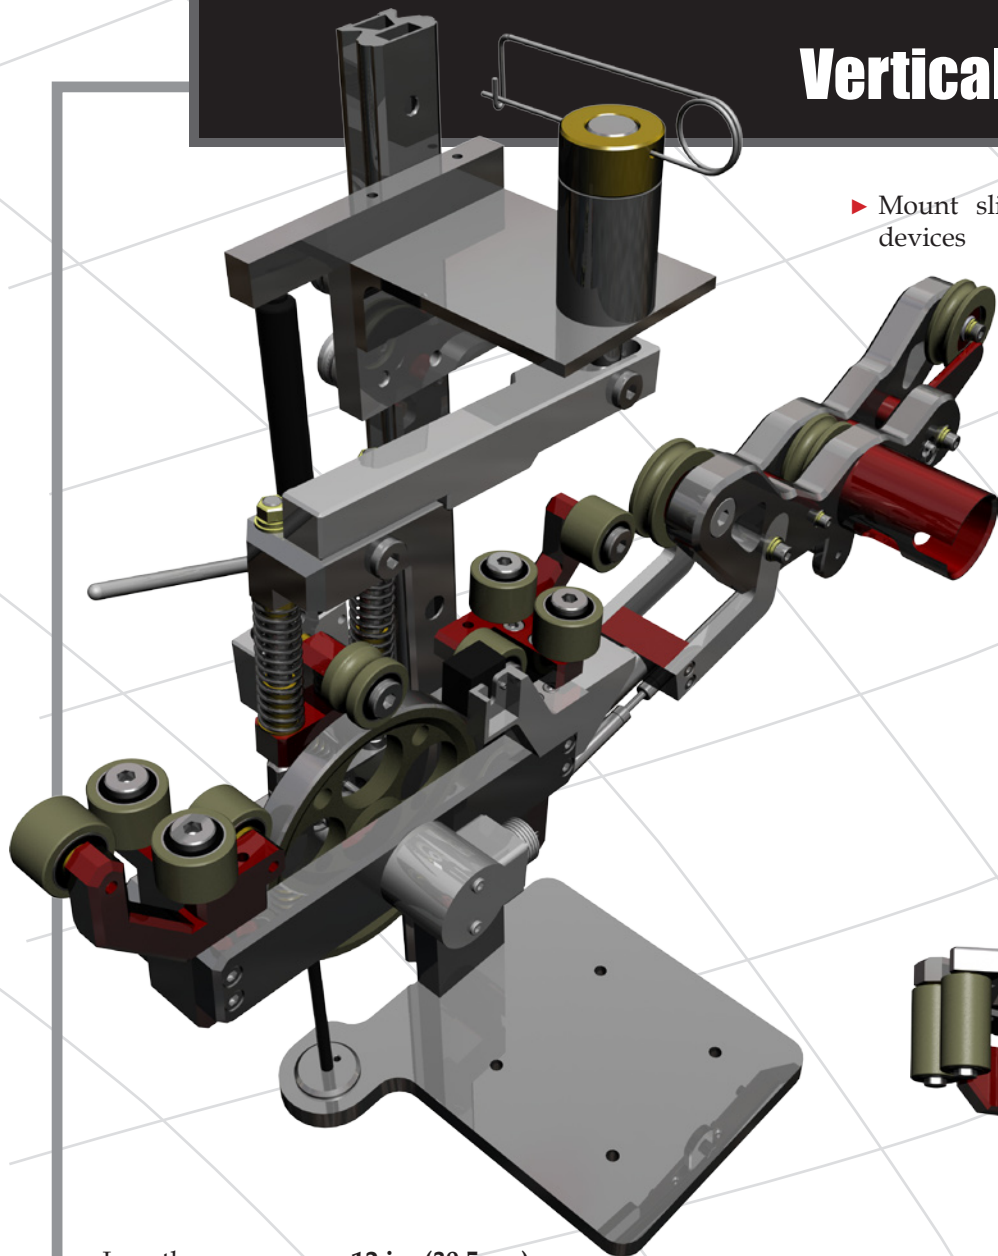

# Vertical Spooler

► Mount slickline, braided line, and tension devices

Length	12 in. (30.5 cm)
Width	12.375 in. (31.4 cm)
Height	31 in. (78.7 cm)
Weight	21.6 lb (9.8 kg)
Part#	AM603UU0001

7739 Edgar Industrial Way  
Red Deer, AB T4P 3R2  
Canada  
Phone: (403) 346-4487  
Facsimile: (403) 347-3312  
inquiries@leespecialties.com  
www.leespecialties.com