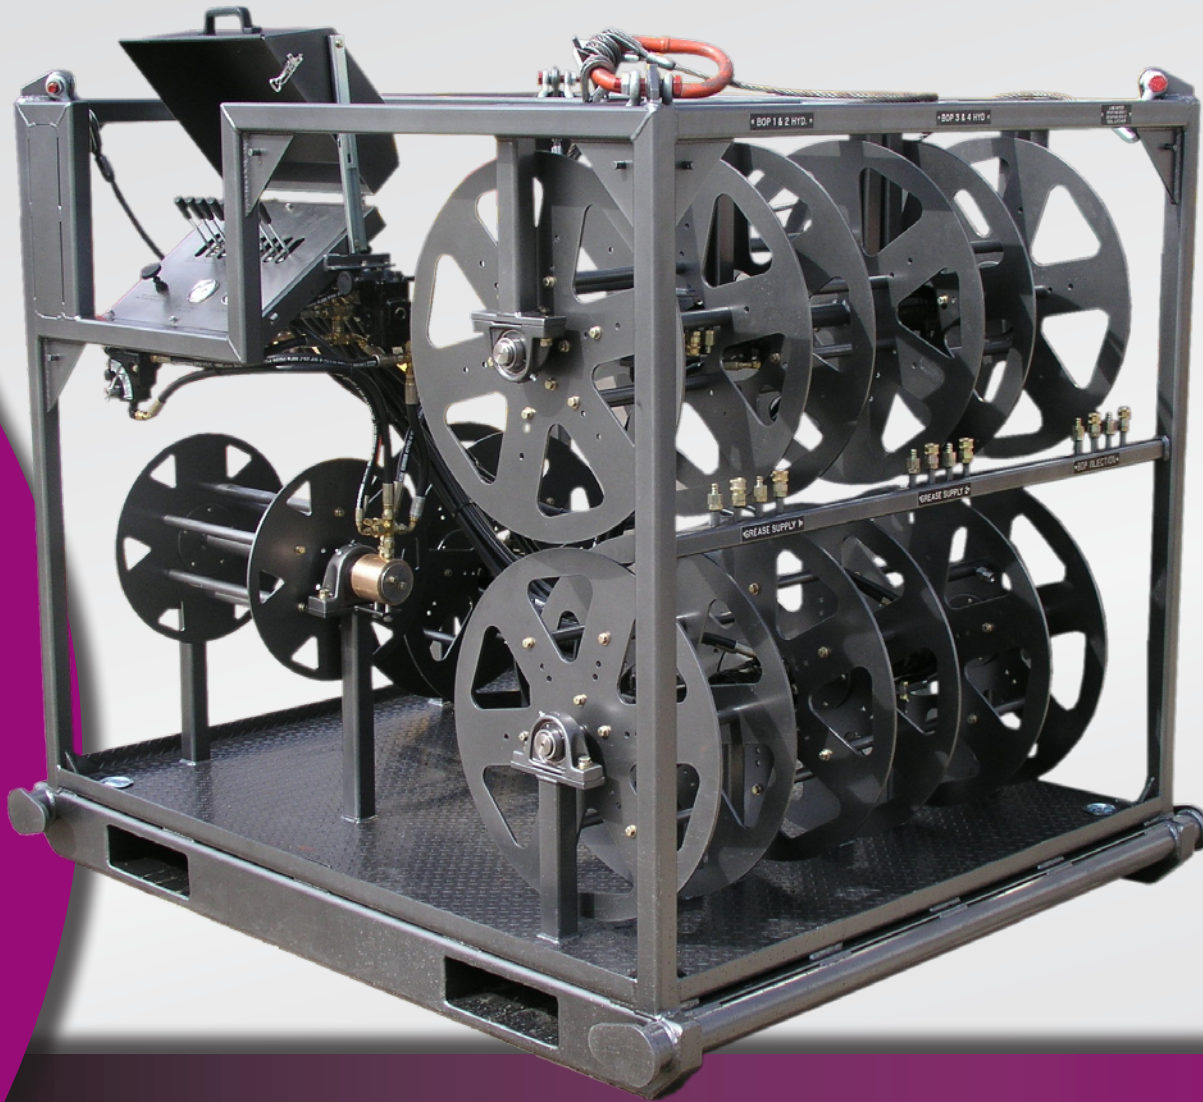

Hose Reel Transport Skid

Pressure Control Skids & Accessories

- ▶ Eight hydraulically controlled reels
- ▶ Up to 175 ft. (53.3 m) of hose can be installed in each reel depending upon hose dimension and/or quantity
- ▶ Operate reels and regulate hydraulic source from the main control panel
- ▶ Requires external hydraulic source (not included)

Length	70 in. (178 cm)
Width	65 in. (165 cm)
Height	66 in. (167 cm)
Weight	2,271 lb (1,030 kg)
Part#	AM812UU0008