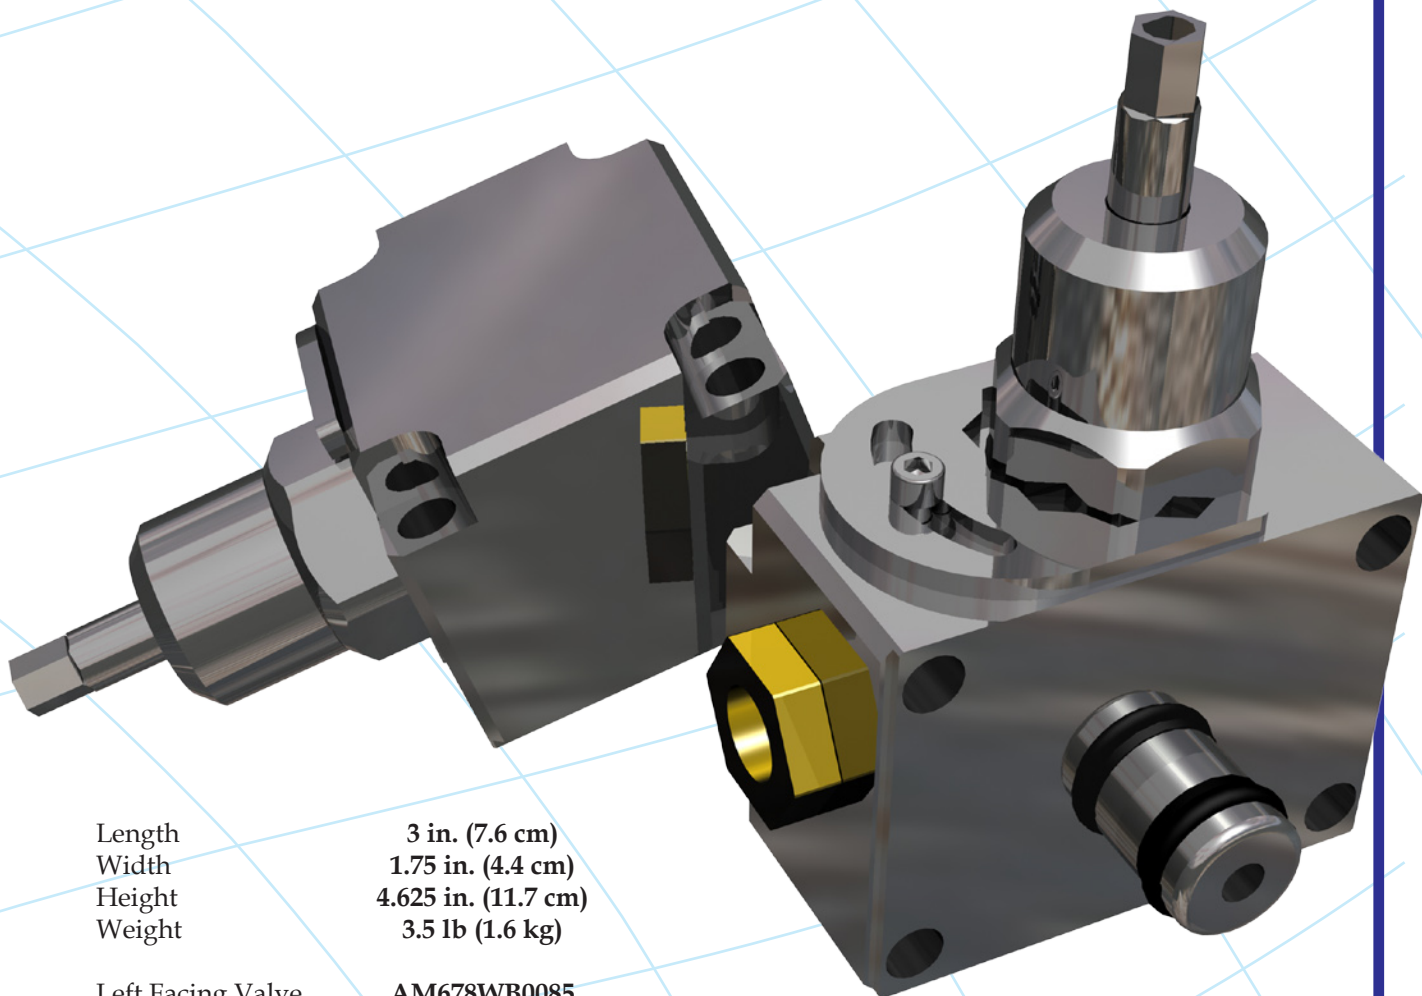

# Equalizing/Bleed-Off Valves

- ▶ Replacement valves for all Lee Specialties BOPs
- ▶ Great for any situation requiring a 90° valve system
- ▶ Bleed-off valves can relieve pressure or be used as injection points
- ▶ High-pressure applications - 15,000+ psi

Length	3 in. (7.6 cm)
Width	1.75 in. (4.4 cm)
Height	4.625 in. (11.7 cm)
Weight	3.5 lb (1.6 kg)

Left Facing Valve	AM678WB0085
Right Facing Valve	AM678WB0089
1/2 in. NPT Bleed-Off	AM678WB0090

7739 Edgar Industrial Way  
Red Deer, AB T4P 3R2  
Canada  
Phone: (403) 346-4487  
Facsimile: (403) 347-3312  
inquiries@leespecialties.com  
www.leespecialties.com