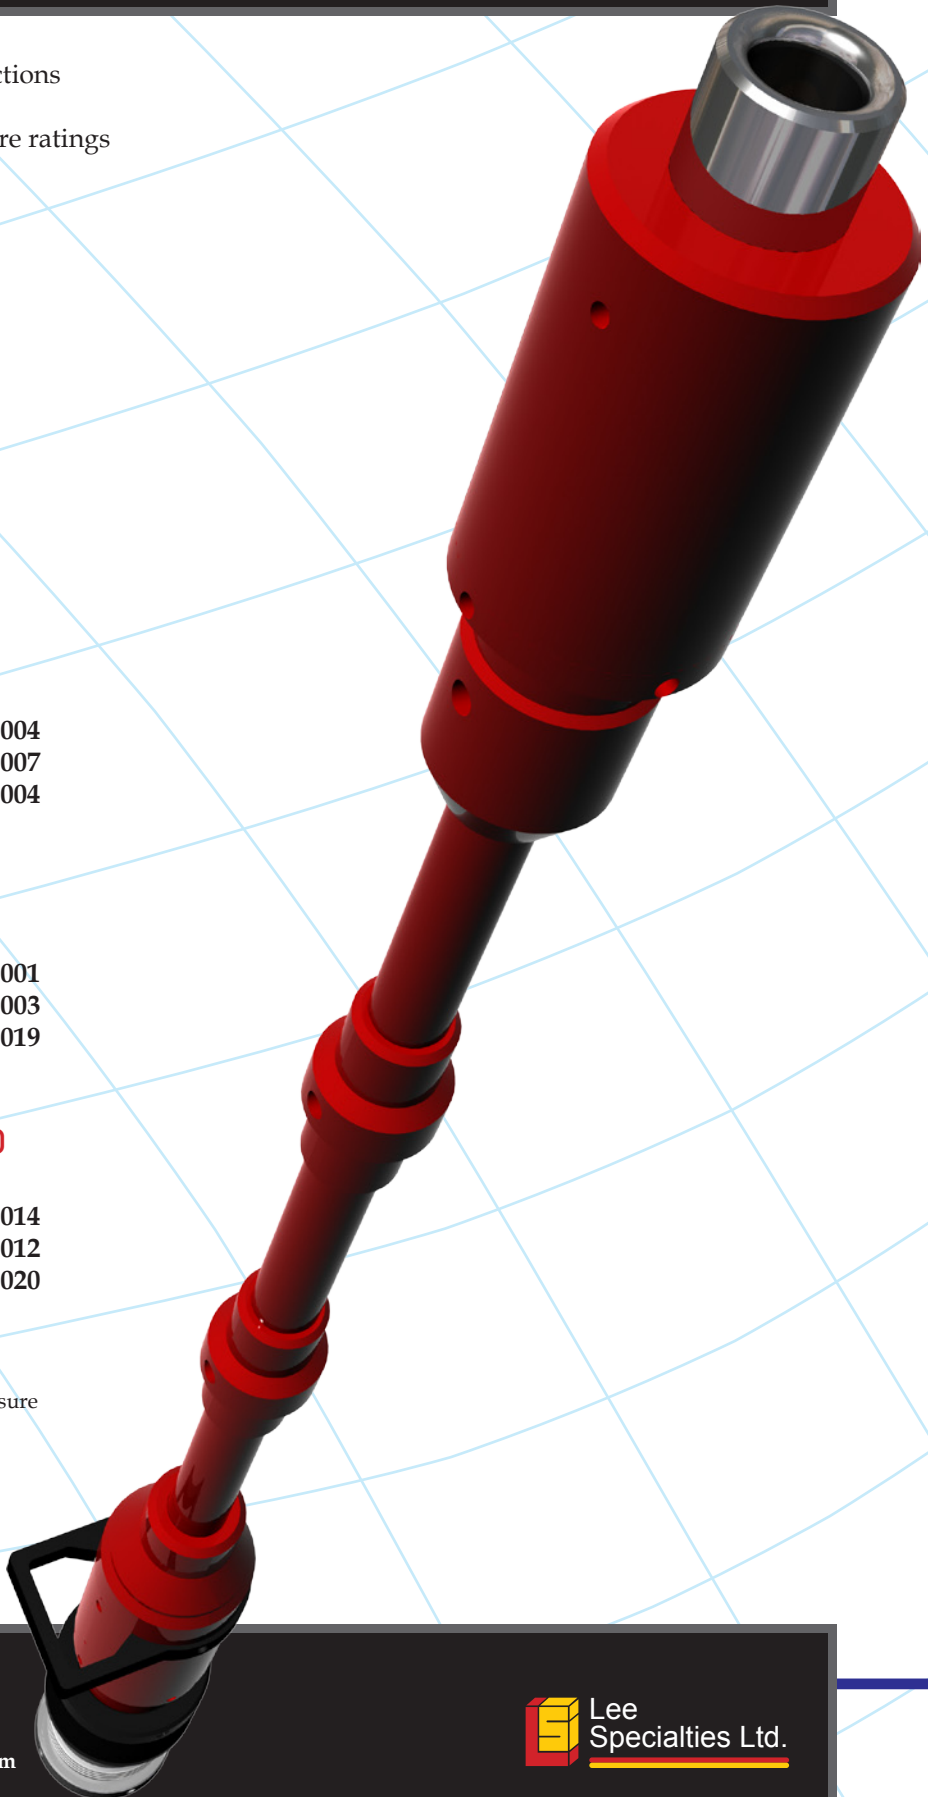

Direct Connect Packoff, Greasehead, Tool Catcher

- Eliminates multiple union connections
- Shorter assembly height
- Available in most IDs and pressure ratings

5,000 psi (34.5 MPa)
3 in. (7.6 cm) ID

Packoff	AM679WB0004
Tool Catcher	AM679WB0007
Assembly	AM680WB0004

10,000 psi (69 MPa)
3 in. (7.6 cm) ID

Packoff	AM679WB0001
Tool Catcher	AM681WB0003
Assembly	AM680WB0019

15,000 psi (103.5 MPa)
3 in. (7.6 cm) ID

Height	AM679WB0014
Tool Catcher	AM681WB0012
Assembly	AM680WB0020

*Please specify all sizes and pressure ratings when ordering.

7739 Edgar Industrial Way
Red Deer, AB T4P 3R2
Canada
Phone: (403) 346-4487
Facsimile: (403) 347-3312
inquiries@leespecialties.com
www.leespecialties.com

Lee
Specialties Ltd.